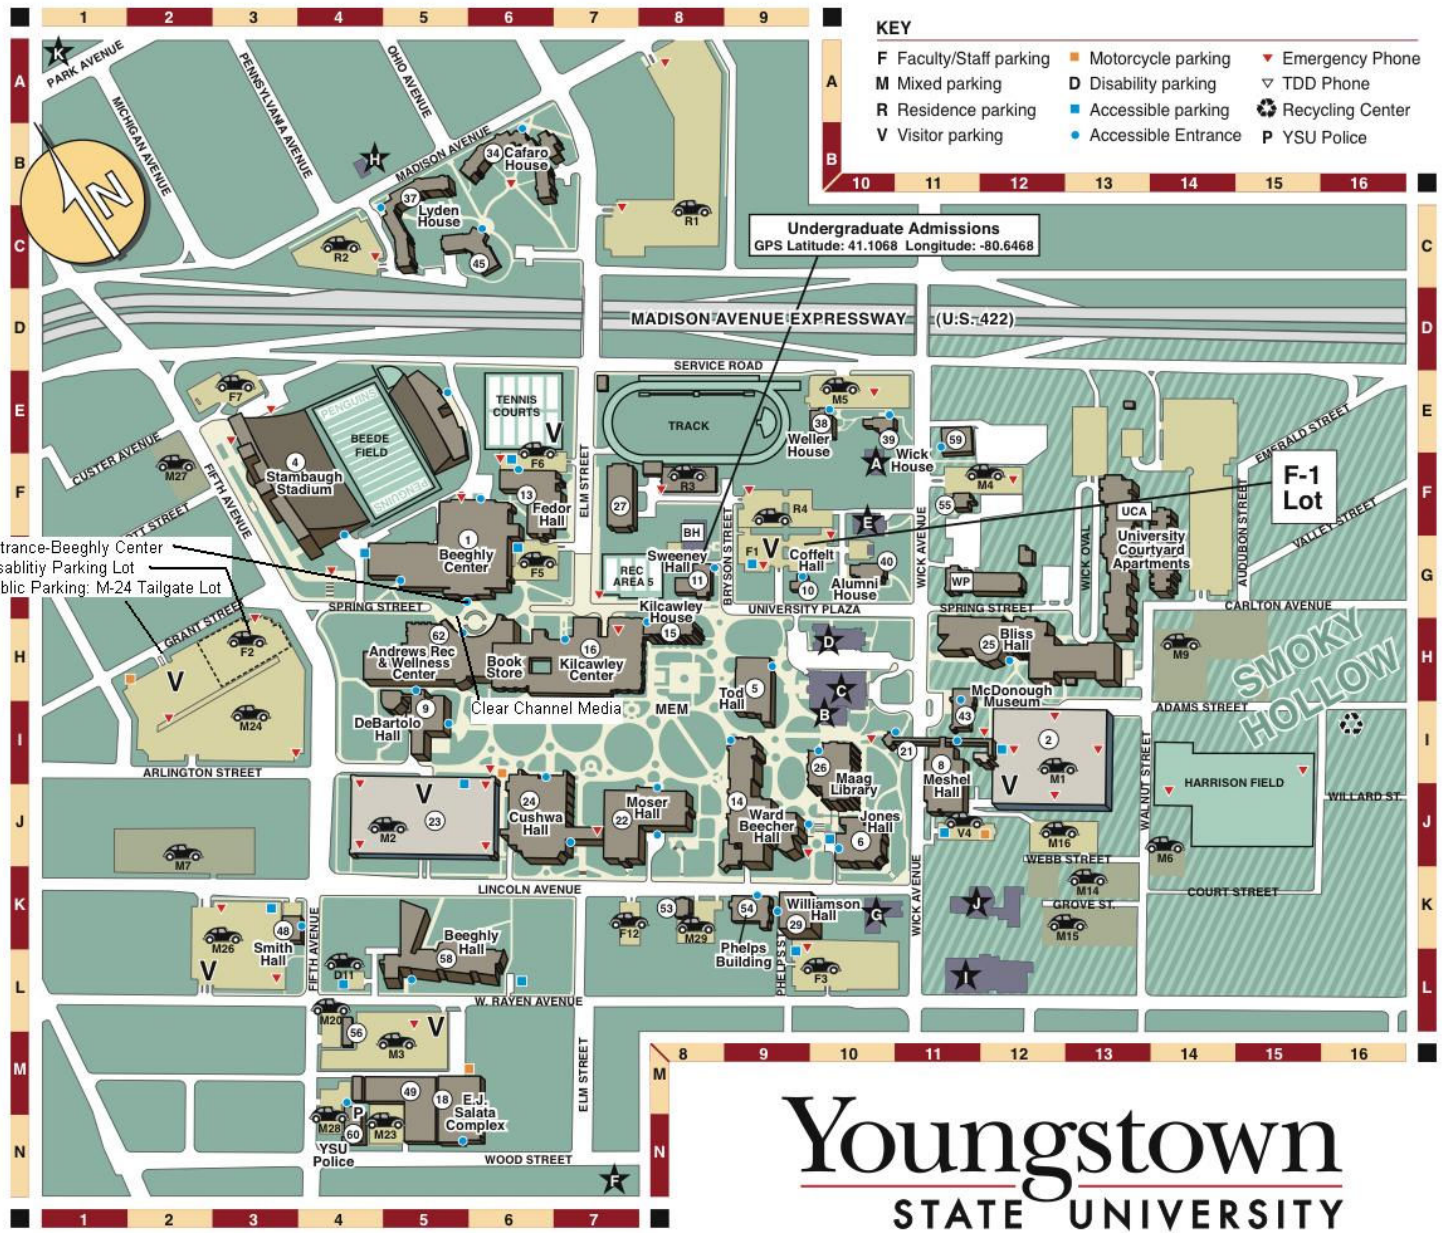

Name Grid Location

University Buildings

- 53 127 Lincoln 8K
- MEM 9/11 Memorial 8H
- 40 Alumni House 10G
- 62 Andrews Student Recreation and Wellness Center 5H
- 1 Beeghly Center 5G
- 58 Beeghly Hall 5L
- 25 Bliss Hall 12H
- BH Buechner Hall 8F
- 34 Cafaro House 6B
- 27 Central Utility Building 7F
- 45 Christman Dining Commons 5C
- 60 Clingan-Waddell (YSU Police) 4N
- 10 Coffelt Hall 9G
- 24 Cushwa Hall 6J
- 9 DeBartolo Hall 5I
- 18 E.J. Salata Facilities Complex 5M
- 13 Fedor Hall 6F
- 6 Jones Hall 10J
- 16 Kilcawley Center 7H
- 15 Kilcawley House 8H
- 37 Lyden House 5B
- 2 M-1 Parking Deck 12I
- 2 M-2 Parking Deck 5J
- 26 Maag Library 10I
- 56 Materials Management 4M
- 43 McDonough Museum of Art 11I
- 59 Meinick Hall 11E
- 8 Meshel Hall 11I
- 22 Moser Hall 7J
- 55 Peck-Schoff House 11F
- 21 Pedestrian Bridge 11I
- 54 Phelps Building 9K
- 48 Smith Hall 3K
- 4 Stambaugh Stadium 3F
- 11 Sweeney Hall 8G
- 5 Tod Hall 9H
- UCA University Courtyard Apartments 13F
- 14 Ward Beecher Hall 9J
- 38 Weller House 10E
- 49 Westinghouse Building 5M
- 39 Wick House 10E
- WP Wick-Pollock Inn 11G
- 29 Williamson Hall 9K

Area Arts & Cultural Venues & Churches

- A Arms Family Museum of Local History 10F
- B Beecher Center for Technology in the Arts 10I
- C Butler Institute of American Art 10H
- D Butler Institute - North Annex 10H
- E Holy Trinity Romanian Orthodox Church 10F
- F Museum of Industry and Labor 7N
- G New Beginnings Outreach Ministries 10K
- H Newman Center 4B
- I Public Library 11L
- J St. John's Episcopal Church 11K
- K Wick Park 1A

Spectator Entrance-Beeghly Center
 Spectator Disability Parking Lot
 Spectator Public Parking: M-24 Tailgate Lot

11 06

Youngstown
 STATE UNIVERSITY